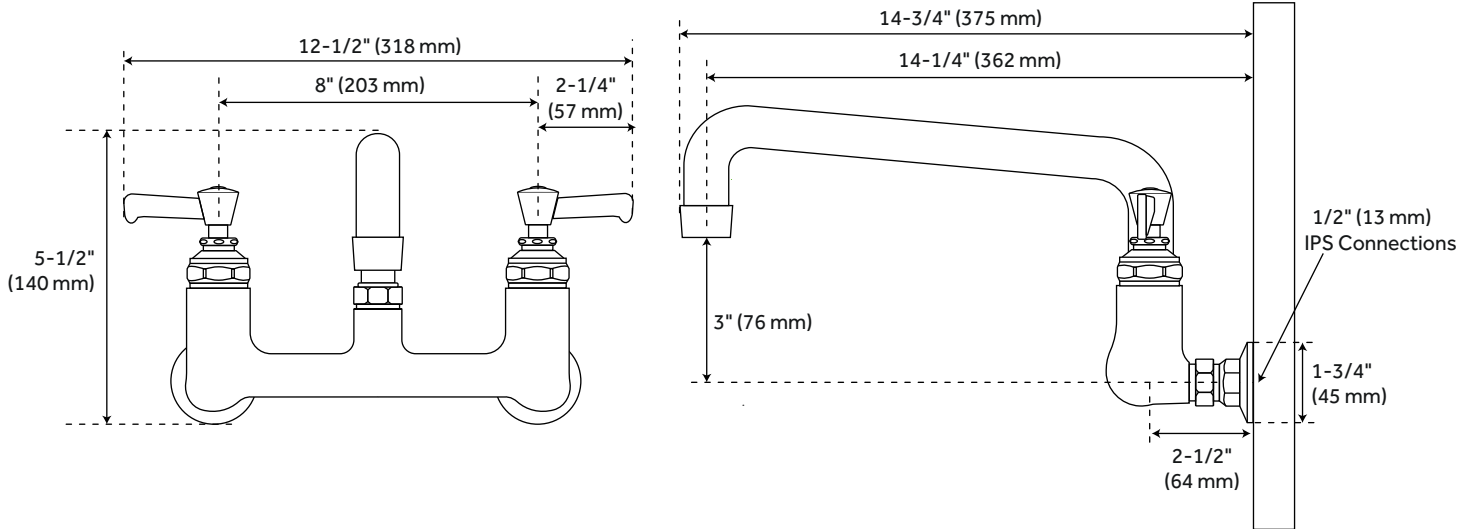

HEAVY DUTY

WALL-MOUNT FAUCET WITH 12" SWING SPOUT - HOOK HANDLES

SKU: 420969

FEATURES

Installation Type: Wall Mount
Faucet Holes: 2
Product Finish: Chrome
Faucet Centers: 8"
Handle Type: Lever
Features: No Spray
Length: 12-1/2"
Width: 14-3/4"
Height: 5-1/2"
Height To Spout: 3"
Spout Reach: 14-1/4"
Base Plate Length: 1-3/4"
Base Plate Width: 1-3/4"
Handle Length: 2-1/4"
Height to Bottom of Handle: 2-1/2"
IPS: 1/2" (13 mm)
Drain Included: No
Maximum Flow Rate: 2 gpm
(gallons per minute)