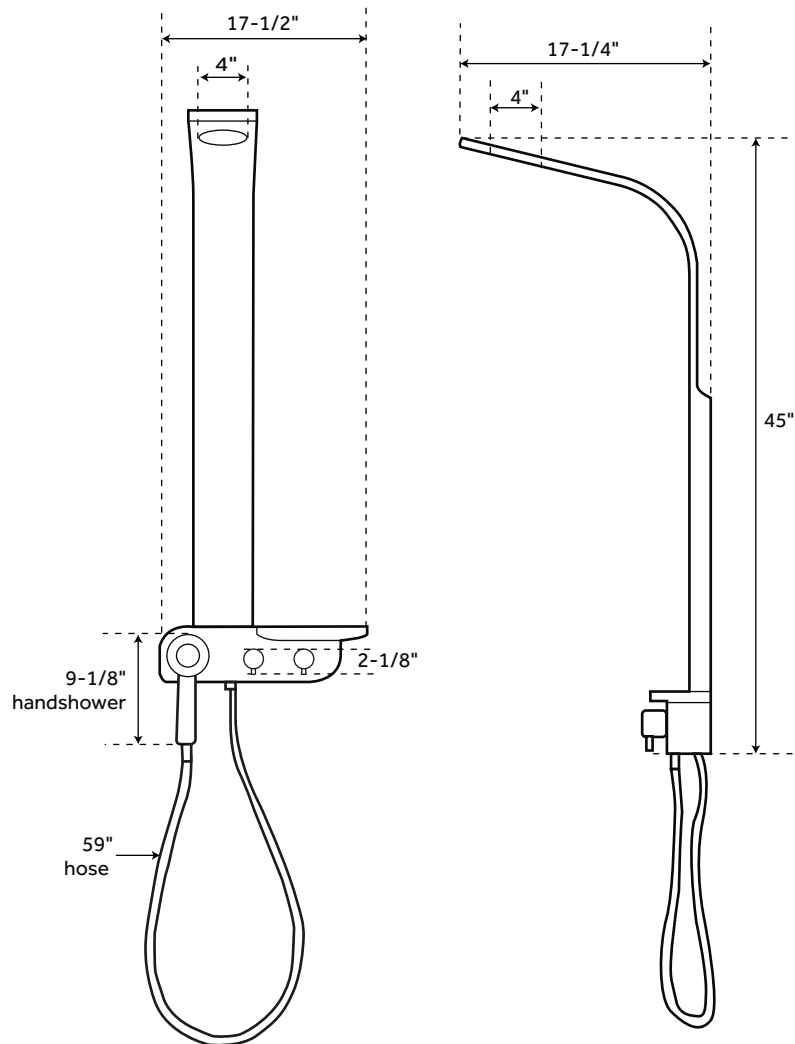

PELLSTON

ALUMINUM SHOWER PANEL WITH HAND SHOWER AND SHELF - BLACK

SKU: 420036

FEATURES

Product Finish: Black
Material: Aluminum
Length: 17-1/2"
Width: 17-1/4"
Height: 45"
Assembly Required: Yes
Installation Type: Wall Mount
Mounting Hardware Included: Yes
Shower Head Diameter: 4"
Hand Shower Material: ABS
Shower head length: 4"
Shower head width: 4"
Hand shower length: 9-1/8"
Hand shower hose length: 59"
Hand shower is made of plastic.