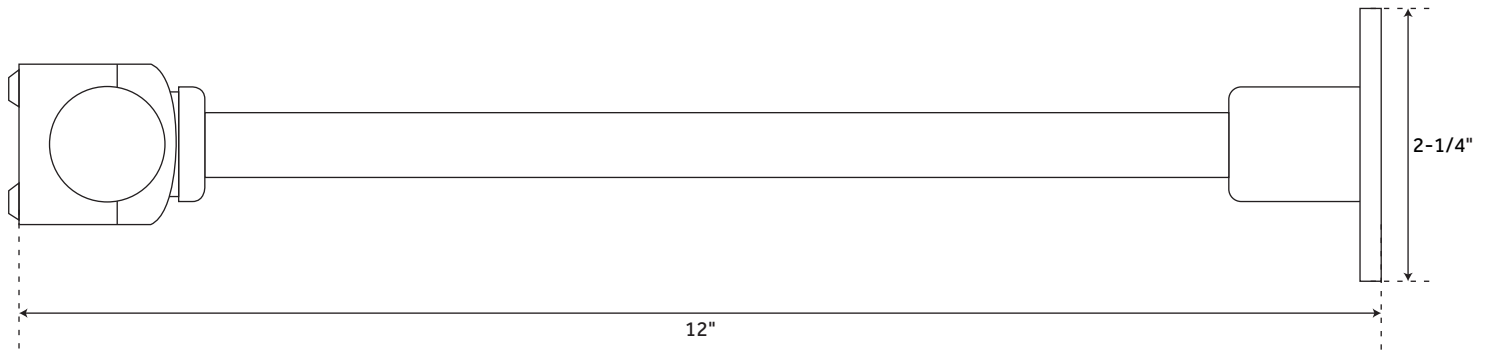

12" WALL

SUPPORT WITH 5/8" LOOP

SKU: 416233

FEATURES

Product Finish: Chrome
Length: 12"
Width: 2-1/4"
Height: 2-1/4"
Support Arm: 5/8" OD
Loop: 5/8" ID

SIGNATURE HARDWARE LIFETIME WARRANTY

See website for warranty information