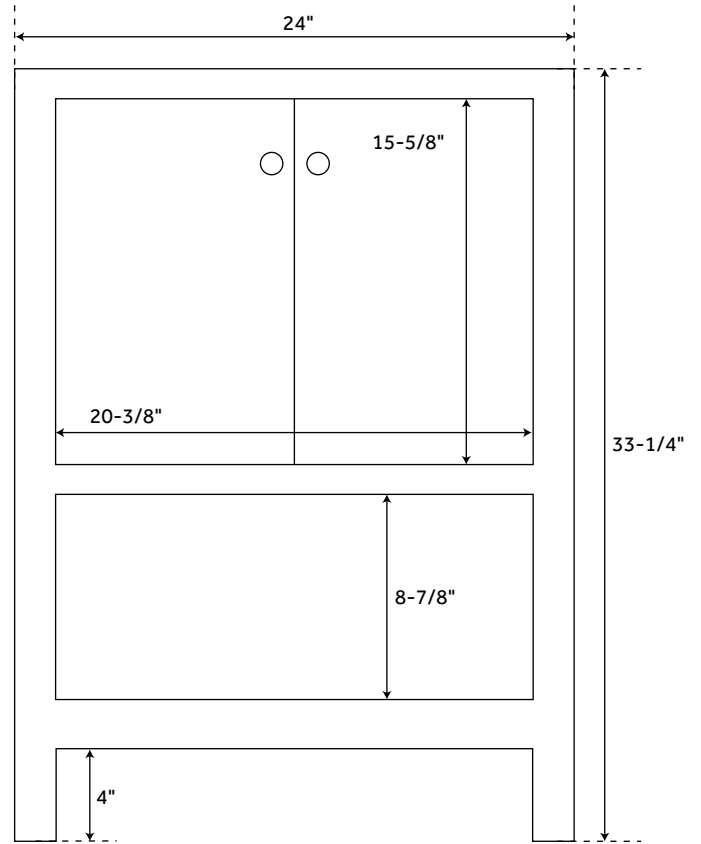

24" EVERETT

CONSOLE VANITY

SKU: 416083, 404735, 404736, 404728, 441869, 441871, 441875, 441877, 441878, 441879

FEATURES

- Material: Wood
- Installation Type: Freestanding
- Number of Basins: 1
- Number of Doors: 2
- Width: 24"
- Depth: 21"
- Height: 33-1/4"
- Assembly Required: No
- Faucet Included: No
- Vanity Top Included: Optional
- Vanity Top Depth: 22"
- Vanity Top Width: 25"
- Mirror Included: Optional