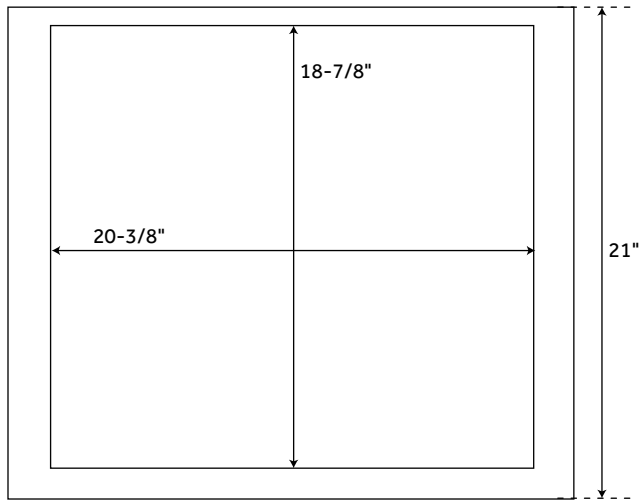

24" EVERETT

CONSOLE VANITY

SKU: 416083, 404735, 404736, 404728, 441869, 441871, 441875, 441877, 441878, 441879

FEATURES

- Material: Wood
- Installation Type: Freestanding
- Number of Basins: 1
- Number of Doors: 2
- Width: 24"
- Depth: 21"
- Height: 33-1/4"
- Assembly Required: No
- Faucet Included: No
- Vanity Top Included: Optional
- Vanity Top Depth: 22"
- Vanity Top Width: 25"
- Mirror Included: Optional