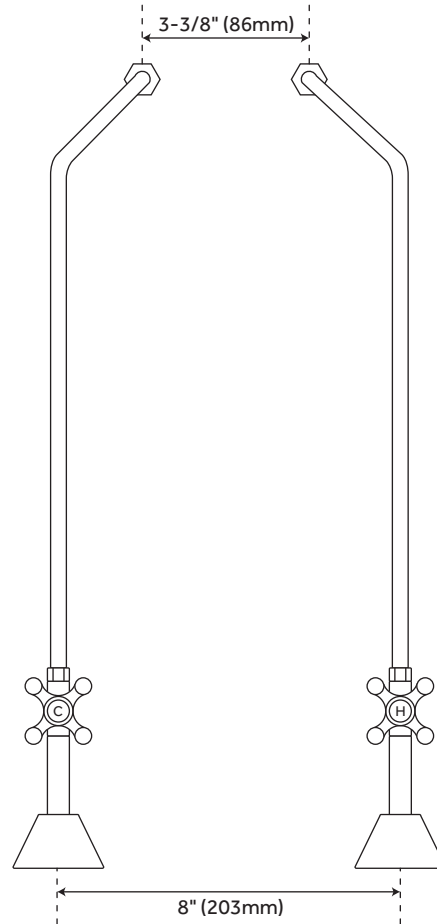

DOUBLE OFFSET

TUB SUPPLIES WITH VALVES - FITS COPPER PIPE - BRONZE

SKU: 415498

FEATURES

- Material: Brass
- Product Finish: Oil Rubbed Bronze
- Centers At Floor: 8"
- Centers At Faucet: 3-3/8"
- Double offset 1/2" solid brass tubing fits standard leg tub installation
- Includes nuts, deluxe cast brass floor escutcheons, and washers
- Threaded kit includes two 1/2" x 3" nipples
- Includes compression x compression valves
- Valves have four-ball cross handles with porcelain insets