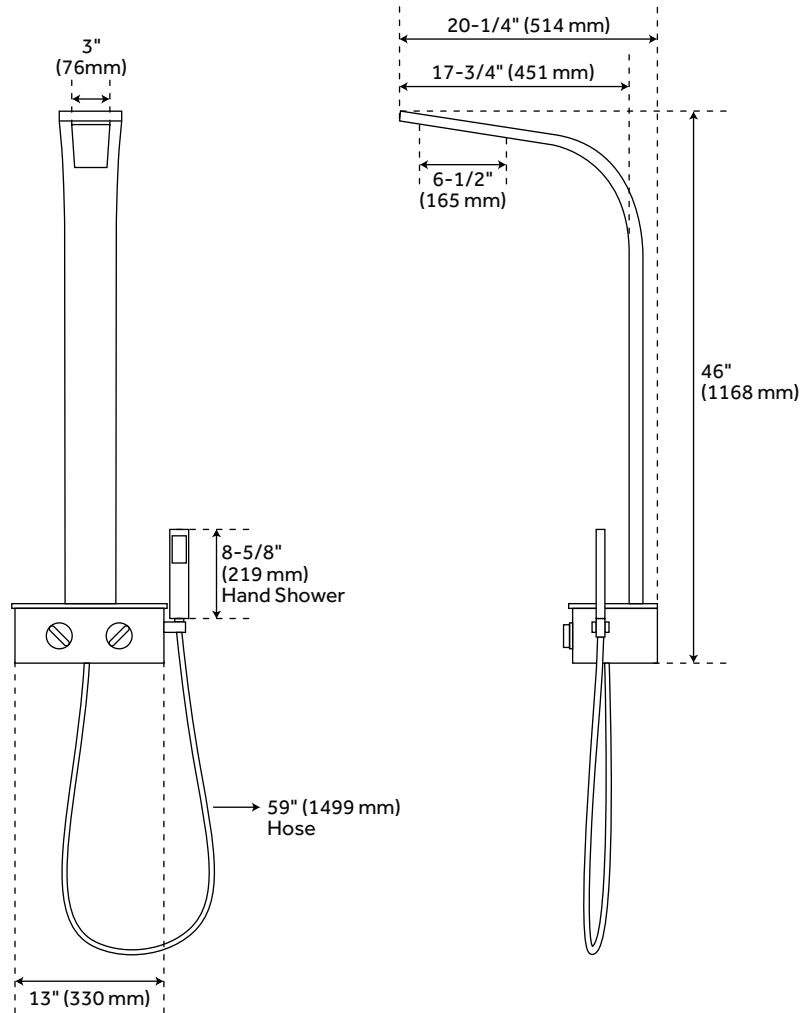

TRIVITALY

STAINLESS STEEL SHOWER PANEL WITH HAND SHOWER

SKU: 414972

FEATURES

Product Finish: Polished Aluminum
Material: Stainless Steel
Handle Type: Knob
Length: 13"
Width: 20-1/4"
Height: 46"
Features: Hand Shower Included,
Pressure-Balanced
Assembly Required: Yes
Installation Type: Wall Mount
Mounting Hardware Included: Yes
Number of Shower Heads: 1
Shower Head Length: 6-1/2"
Shower Head Width: 3"
Hand Shower Length: 8-5/8"
Hand Shower Hose Length: 59"
Hand Shower Material: Brass