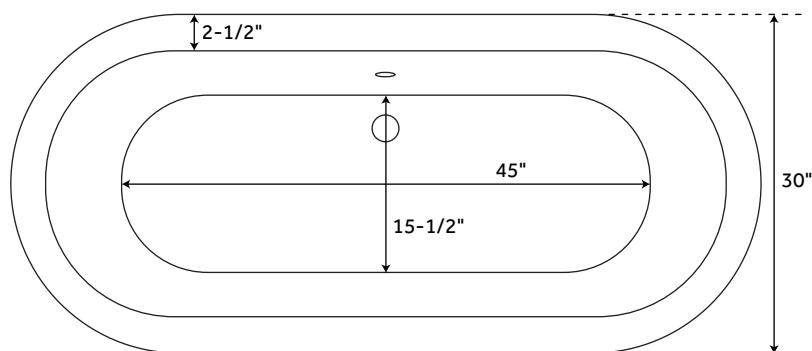

# 66" HENLEY

## CAST IRON DOUBLE-ENDED PEDESTAL TUB

SKU: 414691

### FEATURES

Design: Transitional  
Product Finish: White  
Features: Custom Painting Available  
Overflow Hole: Yes  
Shape: Oval  
Material: Cast Iron  
Exterior Treatment: Hand-Smoothed  
Painted White  
Interior Treatment: White Porcelain Enamel  
Tap Deck: No  
Drain Included: No  
Drain Placement: Offset  
Faucet Included: No  
Length: 66"  
Width: 30"  
Height: 24-3/4"  
Water Capacity (Gallons): 41  
Tub Weight Uncrated (lbs): 427  
Tub Weight Crated (lbs): 537