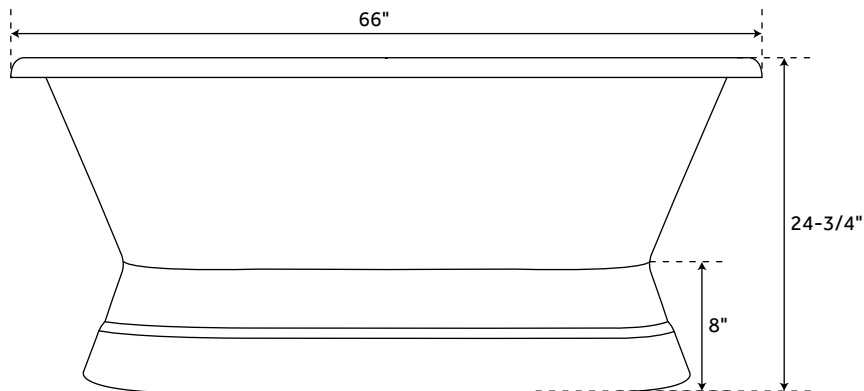

# 66" HENLEY

## CAST IRON DOUBLE-ENDED PEDESTAL TUB

SKU: 414691

### FEATURES

Design: Transitional  
Product Finish: White  
Features: Custom Painting Available  
Overflow Hole: Yes  
Shape: Oval  
Material: Cast Iron  
Exterior Treatment: Hand-Smoothed  
Painted White  
Interior Treatment: White Porcelain Enamel  
Tap Deck: No  
Drain Included: No  
Drain Placement: Offset  
Faucet Included: No  
Length: 66"  
Width: 30"  
Height: 24-3/4"  
Water Capacity (Gallons): 41  
Tub Weight Uncrated (lbs): 427  
Tub Weight Crated (lbs): 537