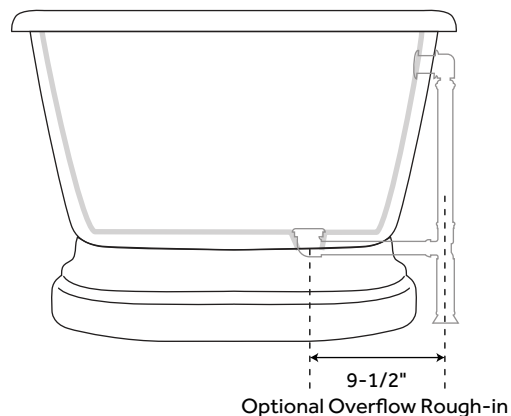

# 66" HENLEY

## CAST IRON DOUBLE-ENDED PEDESTAL TUB

SKU: 414691

### FEATURES

Design: Transitional  
Product Finish: White  
Features: Custom Painting Available  
Overflow Hole: Yes  
Shape: Oval  
Material: Cast Iron  
Exterior Treatment: Hand-Smoothed  
Painted White  
Interior Treatment: White Porcelain Enamel  
Tap Deck: No  
Drain Included: No  
Drain Placement: Offset  
Faucet Included: No  
Length: 66"  
Width: 30"  
Height: 24-3/4"  
Water Capacity (Gallons): 41  
Tub Weight Uncrated (lbs): 427  
Tub Weight Crated (lbs): 537