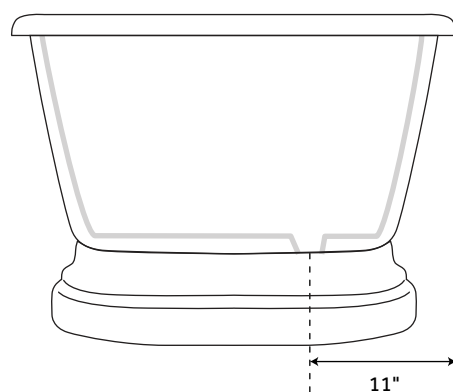

# 66" HENLEY

## CAST IRON DOUBLE-ENDED PEDESTAL TUB

SKU: 414691

### FEATURES

Design: Transitional  
Product Finish: White  
Features: Custom Painting Available  
Overflow Hole: Yes  
Shape: Oval  
Material: Cast Iron  
Exterior Treatment: Hand-Smoothed  
Painted White  
Interior Treatment: White Porcelain Enamel  
Tap Deck: No  
Drain Included: No  
Drain Placement: Offset  
Faucet Included: No  
Length: 66"  
Width: 30"  
Height: 24-3/4"  
Water Capacity (Gallons): 41  
Tub Weight Uncrated (lbs): 427  
Tub Weight Crated (lbs): 537