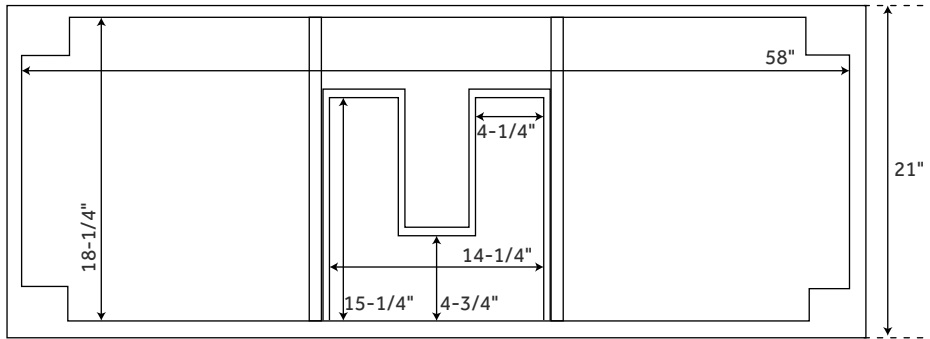

60" VENICA

TEAK DOUBLE VANITY

SKU: 405093

FEATURES

- Material: Teak
- Installation Type: Freestanding
- Number of Basins: 2
- Number of Doors: 2
- Number of Drawers: 2
- Width: 60"
- Depth: 21"
- Height: 34"