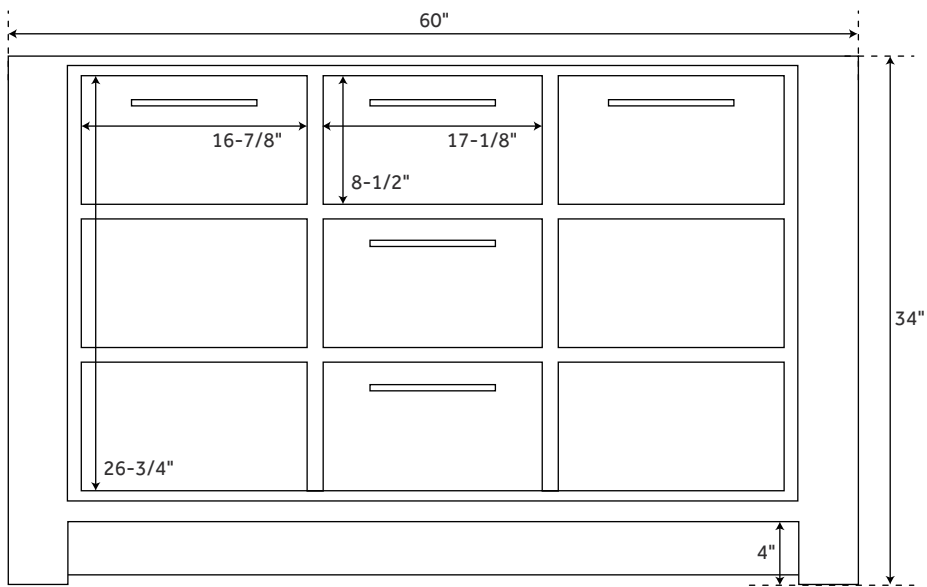

60" VENICA

TEAK DOUBLE VANITY

SKU: 405093

FEATURES

- Material: Teak
- Installation Type: Freestanding
- Number of Basins: 2
- Number of Doors: 2
- Number of Drawers: 2
- Width: 60"
- Depth: 21"
- Height: 34"