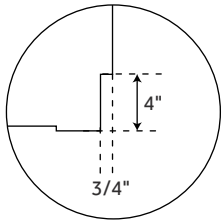

60" VENICA

TEAK DOUBLE VANITY

SKU: 405093

FEATURES

- Material: Teak
- Installation Type: Freestanding
- Number of Basins: 2
- Number of Doors: 2
- Number of Drawers: 2
- Width: 60"
- Depth: 21"
- Height: 34"