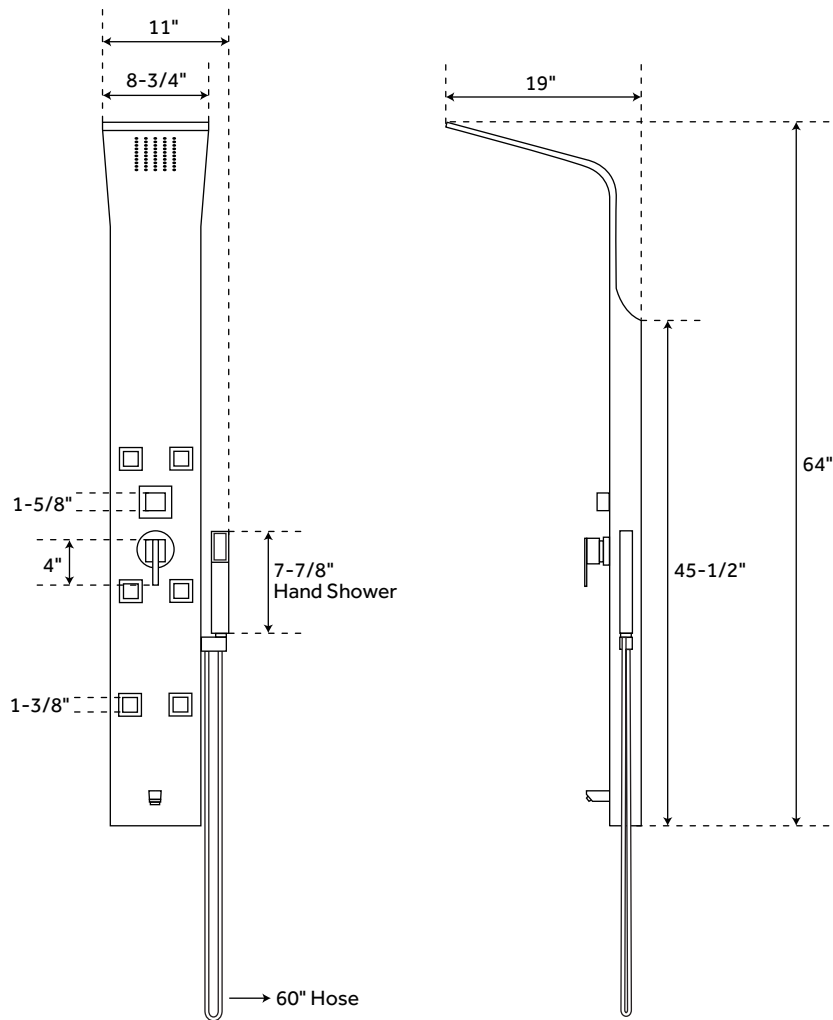

## SIX-JET OUTDOOR SHOWER PANEL WITH HAND SHOWER

SKU: 400735

### FEATURES

- Product Finish: Brushed Nickel
- Material: Aluminum
- Handle Type: Knob
- Installation Type: Wall Mount
- Length: 11"
- Width: 19"
- Height: 64"
- Assembly Required: Yes
- Number of Body Sprays: 6
- Number of Shower Heads: 1
- Shower Head Spray: Single Function
- Shower Head Swivel: No
- Hand Shower Hose Length: 60"
- Hand Shower Style: Modern
- Hand Shower Material: ABS
- Water Connection Included: Yes
- Water Supplies Included: Yes
- Diverter Included: Yes
- Diverter Outlets: 4