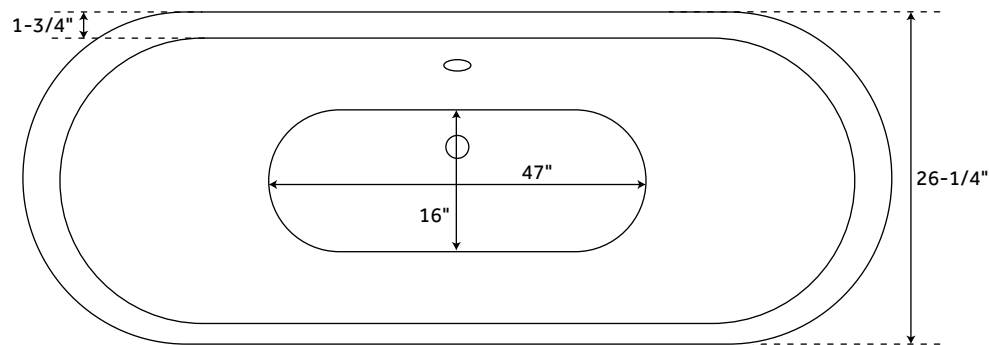

67" BRAYDEN

BATEAU CAST IRON SKIRTED TUB WITH STAINLESS STEEL SKIRT

SKU: 379879

Optional Overflow Rough-in

FEATURES

Design: Transitional
Product Finish: Stainless Steel
Overflow Hole: Yes
Shape: Oval
Material: Cast Iron
Length: 68"
Width: 26-1/4"
Height: 27-1/4"
Tub Interior Length: 47"
Tub Interior Width: 16"
Water Depth To Overflow: 14-1/2"
Exterior Treatment: Brushed
Interior Treatment: White Porcelain Enamel
Tap Deck: No
Drain Placement: Offset
Faucet Included: No
Faucet Drillings: No Drillings
Water Capacity (Gallons): 47
Built-In Adjusters: Yes
Tub Weight Uncrated (lbs): 462
Tub Weight Crated (lbs): 549

SIGNATURE HARDWARE LIFETIME WARRANTY

See website for warranty information

All measurements are approximate. Measurements may vary +/- 1/2".

REVISED 12/07/2018