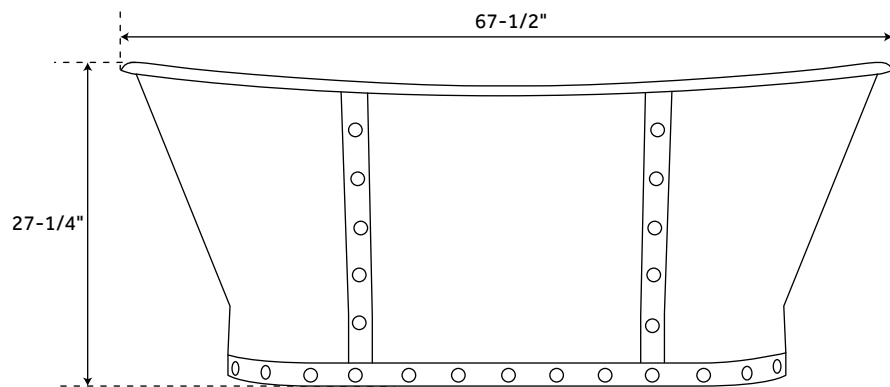

67" BRAYDEN

BATEAU CAST IRON SKIRTED TUB WITH STAINLESS STEEL SKIRT

SKU: 379879

Optional Overflow Rough-in

FEATURES

Design: Transitional
Product Finish: Stainless Steel
Overflow Hole: Yes
Shape: Oval
Material: Cast Iron
Length: 68"
Width: 26-1/4"
Height: 27-1/4"
Tub Interior Length: 47"
Tub Interior Width: 16"
Water Depth To Overflow: 14-1/2"
Exterior Treatment: Brushed
Interior Treatment: White Porcelain Enamel
Tap Deck: No
Drain Placement: Offset
Faucet Included: No
Faucet Drillings: No Drillings
Water Capacity (Gallons): 47
Built-In Adjusters: Yes
Tub Weight Uncrated (lbs): 462
Tub Weight Crated (lbs): 549