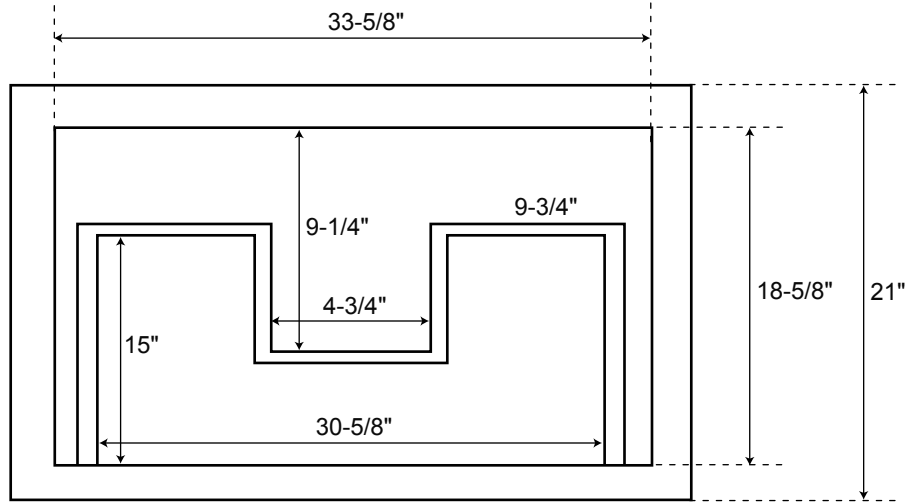

# SPECIFICATIONS

Overall Dimensions	36" W x 21" D (front to back) x 34-1/4" H
Suggested Rough-In	21-1/2"

All measurements are approximate.

## 36" Benoist Console Vanity

Overhead Interior

Front