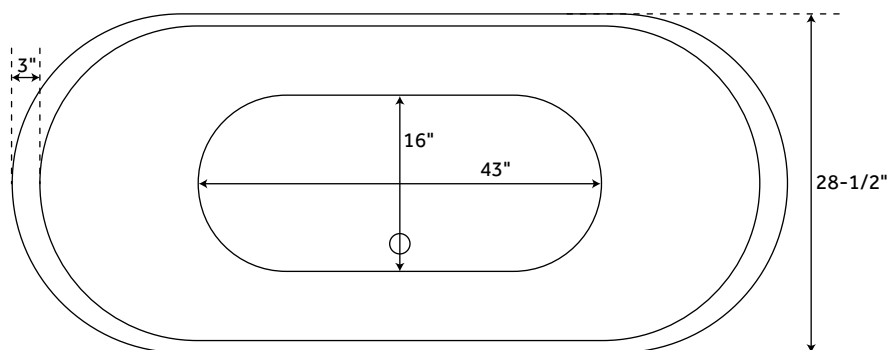

66" DORSET

BATEAU CAST IRON SKIRTED TUB - STAINLESS STEEL SKIRT

SKU: 357140

Optional Overflow Rough-in

FEATURES

Design: Traditional
Product Finish: Stainless Steel
Overflow Hole: Yes
Shape: Oval
Material: Cast Iron
Length: 66"
Width: 28-1/2"
Height: 29-1/4"
Tub Interior Length: 43"
Tub Interior Width: 16"
Water Depth To Overflow: 15-1/2"
Exterior Treatment: Hand-Smoothed
Painted White
Interior Treatment: White Porcelain Enamel
Tap Deck: No
Drain Placement: Offset
Faucet Drillings: No Drillings
Water Capacity (Gallons): 46
Built-In Adjusters: Yes
Tub Weight Uncrated (lbs): 485
Tub Weight Crated (lbs): 595

SIGNATURE HARDWARE LIFETIME WARRANTY

See website for warranty information

All measurements are approximate. Measurements may vary +/- 1/2".

REVISED 12/07/2018