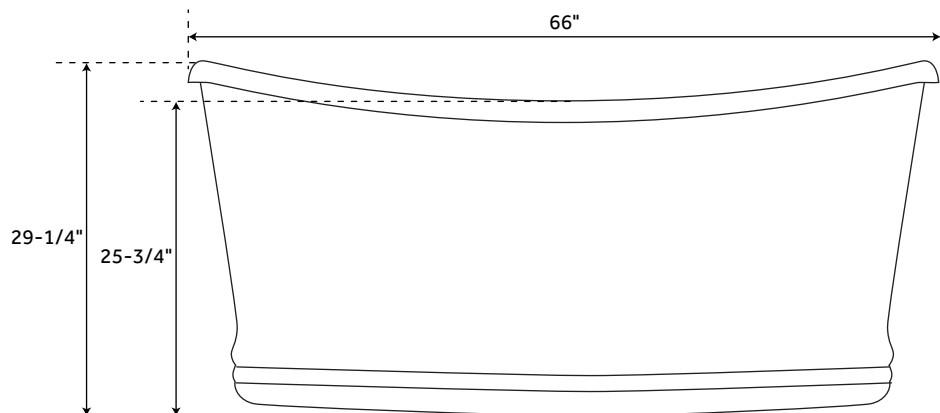

66" DORSET

BATEAU CAST IRON SKIRTED TUB - STAINLESS STEEL SKIRT

SKU: 357140

Optional Overflow Rough-in

FEATURES

Design: Traditional
Product Finish: Stainless Steel
Overflow Hole: Yes
Shape: Oval
Material: Cast Iron
Length: 66"
Width: 28-1/2"
Height: 29-1/4"
Tub Interior Length: 43"
Tub Interior Width: 16"
Water Depth To Overflow: 15-1/2"
Exterior Treatment: Hand-Smoothed
Painted White
Interior Treatment: White Porcelain Enamel
Tap Deck: No
Drain Placement: Offset
Faucet Drillings: No Drillings
Water Capacity (Gallons): 46
Built-In Adjusters: Yes
Tub Weight Uncrated (lbs): 485
Tub Weight Crated (lbs): 595

SIGNATURE HARDWARE LIFETIME WARRANTY

See website for warranty information

All measurements are approximate. Measurements may vary +/- 1/2".

REVISED 12/07/2018