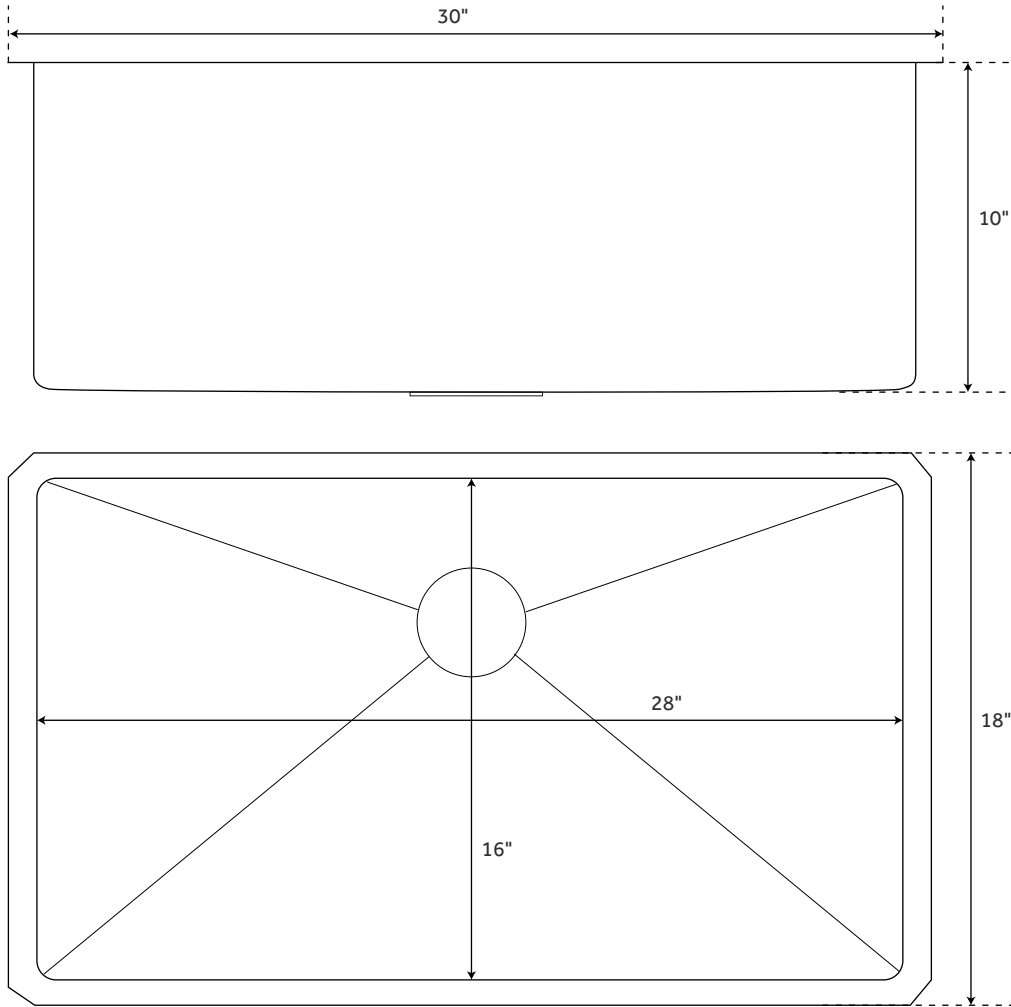

# 30" INFINITE

## WIDE RECTANGULAR STAINLESS STEEL UNDERMOUNT SINK

SKU: 355806

### FEATURES

- Number of Basins: 1
- Product Color: Stainless Steel
- Length: 30"
- Width: 18"
- Height: 10"
- Basin Length: 28"
- Basin Width: 16"
- Water Depth to Rim: 10"
- Rim Thickness: 1"
- Metal Gauge/Thickness: 16 Gauge
- Faucet Holes: No Faucet Hole
- Drain Size: 3-1/2"