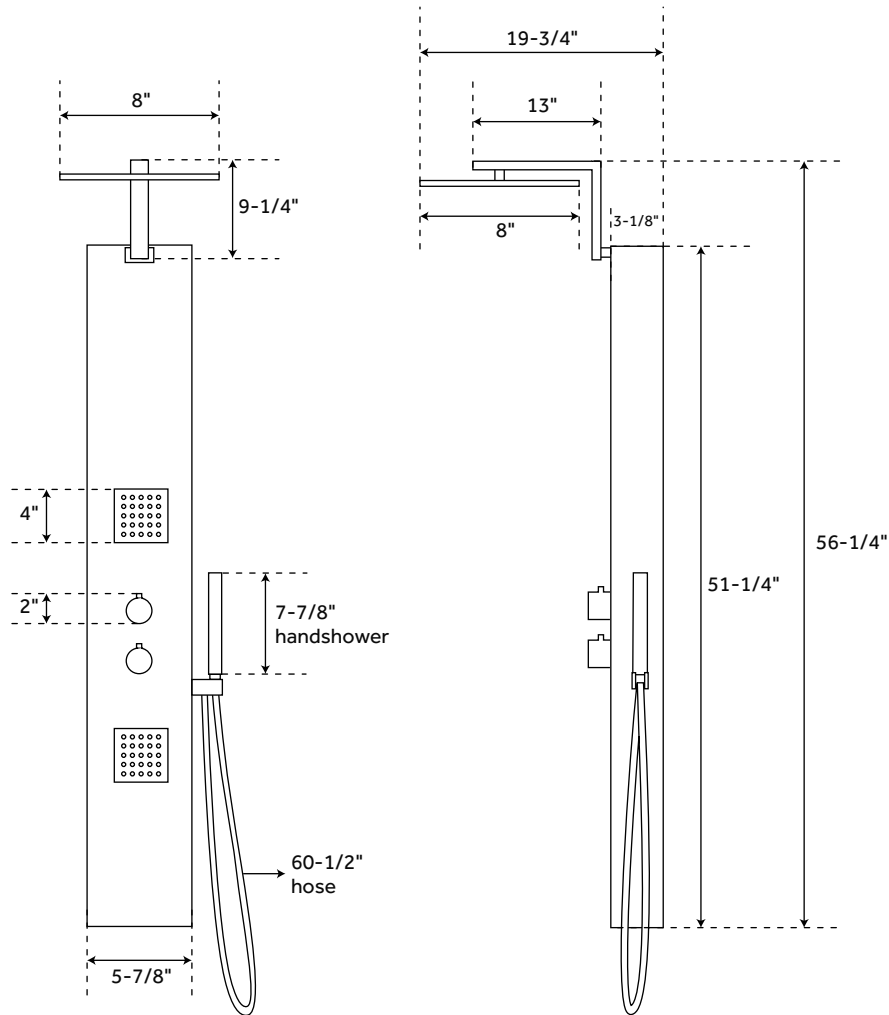

ZOULA

THERMOSTATIC STAINLESS STEEL SHOWER PANEL

SKU: 355801

FEATURES

- Product Finish: Stainless Steel
- Handle Type: Knob
- Length: 8"
- Width: 19-3/4"
- Height: 56-1/4"
- Assembly Required: No
- Body Sprays: Yes
- Shower Head Length: 8"
- Shower Head Width: 8"
- Hand Shower Material: ABS
- Water Supplies Included: Yes