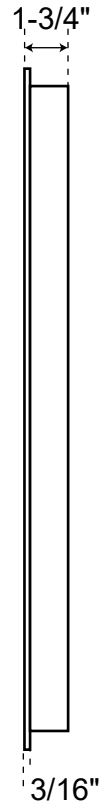

SPECIFICATIONS

32" Noyce

LED Vanity Mirror

Overall Dimensions	32" W x 1-3/4" D (front to back) x 24" H
--------------------	--

All measurements are approximate.

Front

Side

- Color temperature of the light is daylight balanced (6400K).
- Mirror uses 2835 type LED light strips for high energy efficiency and higher light output.
- IP44 rated and ETL certified (meets LVD and EMC compliance)