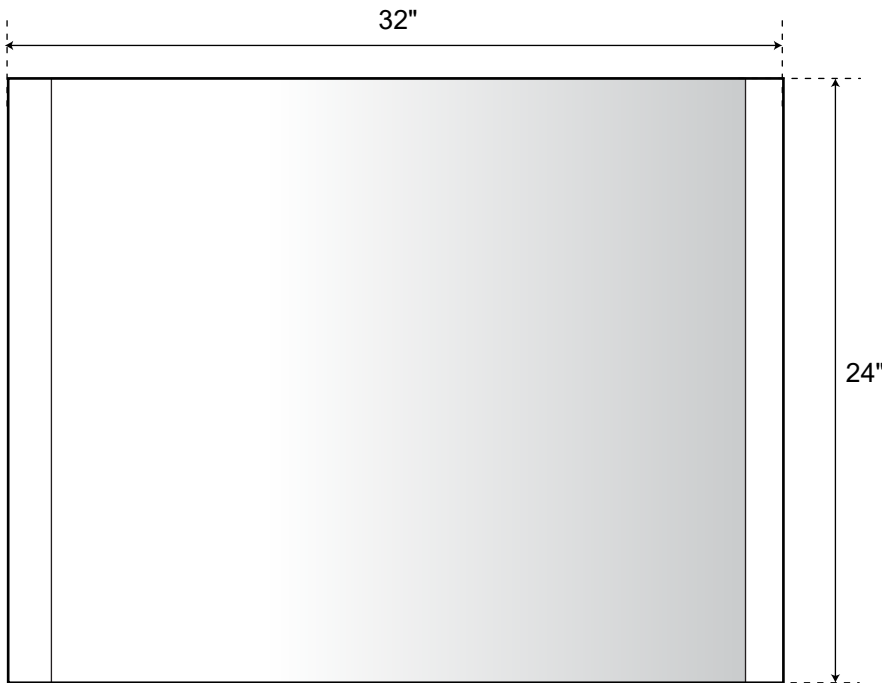

SPECIFICATIONS

32" Noyce

LED Vanity Mirror

Overall Dimensions	32" W x 1-3/4" D (front to back) x 24" H
--------------------	--

All measurements are approximate.

Front

Side

- Color temperature of the light is daylight balanced (6400K).
- Mirror uses 2835 type LED light strips for high energy efficiency and higher light output.
- IP44 rated and ETL certified (meets LVD and EMC compliance)