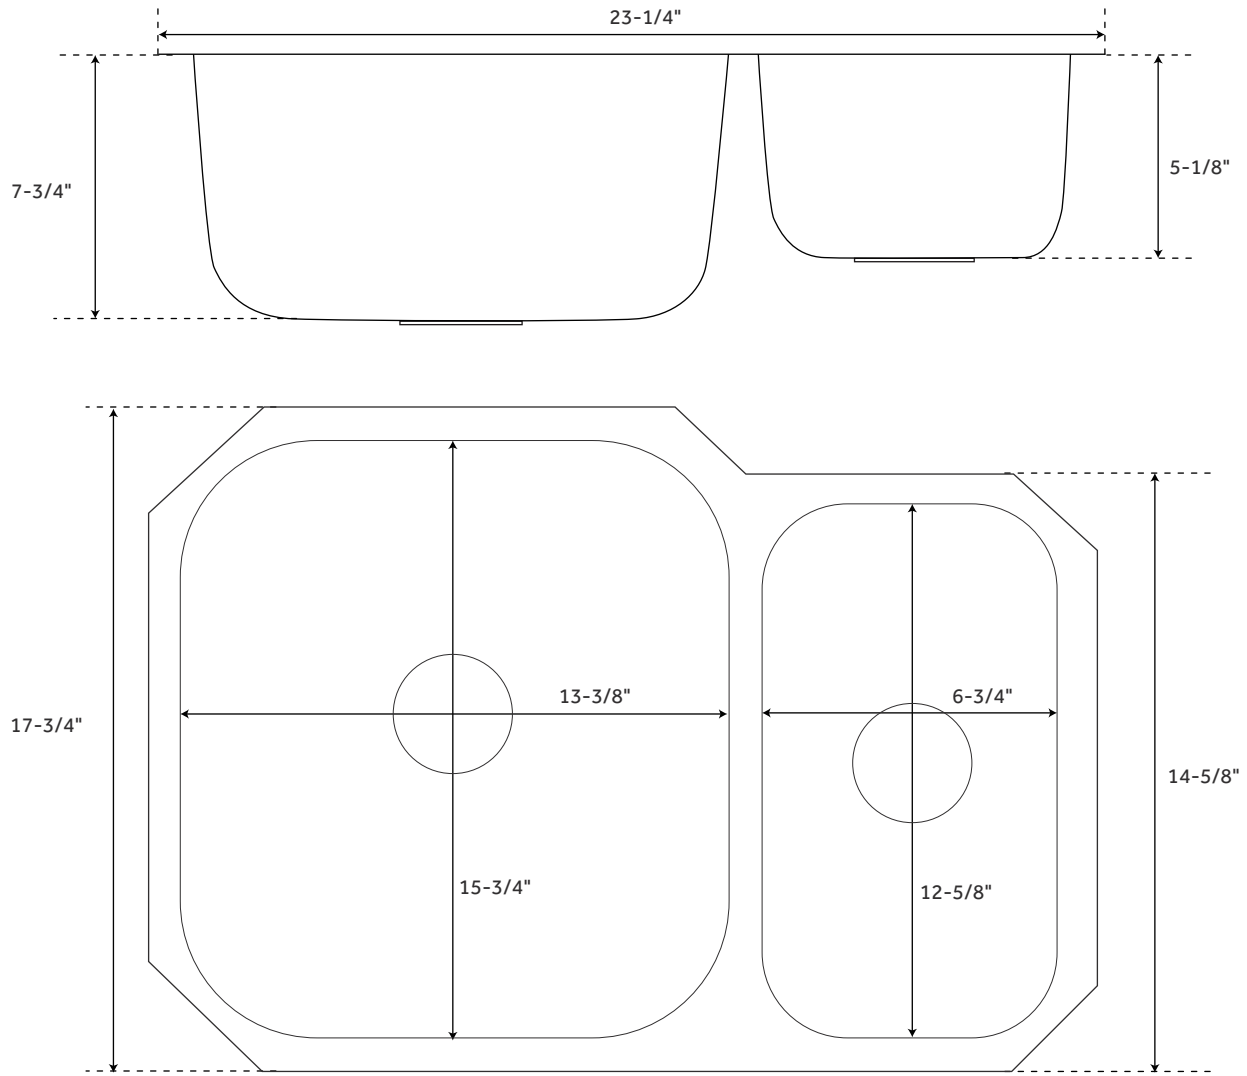

# 24" INFINITE

## RECTANGULAR 80/20 OFFSET DOUBLE-BOWL STAINLESS STEEL UNDERMOUNT SINK

SKU: 319193

### FEATURES

Number of Basins: 2  
Product Color: Stainless Steel  
Length: 23-1/4"  
Width: 17-3/4"  
Height: 7-3/4"  
Large Bowl Length: 13-3/8"  
Large Bowl Width: 15-3/4"  
Small Bowl Length: 6-3/4"  
Small Bowl Width: 12-5/8"  
Water Depth to Rim: 7-3/4"  
Rim Thickness: 1"  
Metal Gauge/Thickness: 18 Gauge  
Faucet Holes: No Faucet Hole  
Drain Size: 3-1/2"