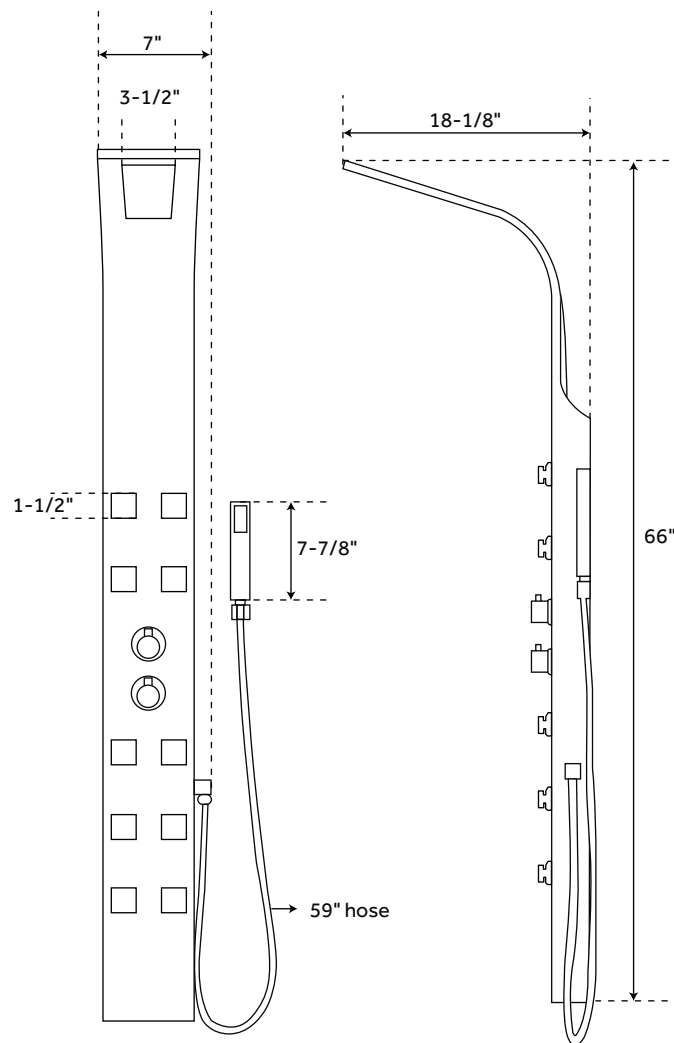

NATALINA

THERMOSTATIC STAINLESS STEEL SHOWER PANEL

SKU: 306666

FEATURES

- Product Finish: Stainless Steel
- Handle Type: Knob
- Hand Shower Material: ABS
- Length: 7"
- Width: 5-3/4" (front to back)
- Height: 66" ($\pm 1/2"$)
- Solid brass controls/handles