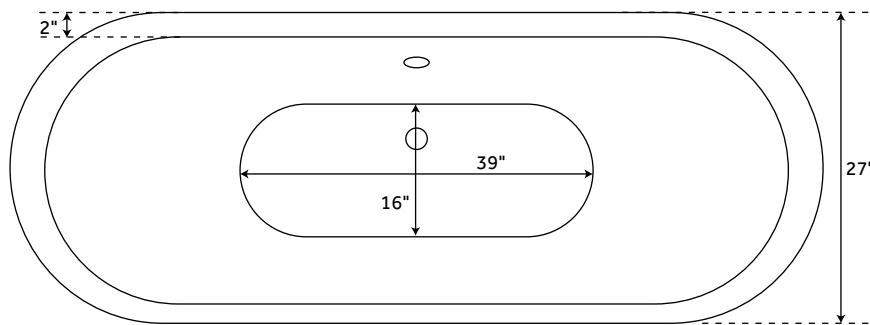

67" BRAYDEN

BATEAU CAST IRON SKIRTED TUB

SKU: 301538

FEATURES

Design: Transitional
Overflow Hole: Yes
Shape: Oval
Material: Cast Iron
Length: 67"
Width: 27"
Height: 28"
Tub Interior Length: 39"
Tub Interior Width: 16"
Water Depth To Overflow: 13"
Exterior Treatment: Smooth
Interior Treatment: White Porcelain Enamel
Tap Deck: No
Drain Included: No
Drain Placement: Offset
Faucet Included: No
Faucet Drillings: No Drillings
Water Capacity (Gallons): 35
Built-In Adjusters: Yes
Tub Weight Uncrated (lbs): 462
Tub Weight Crated (lbs): 572

SIGNATURE HARDWARE LIFETIME WARRANTY

See website for warranty information

All measurements are approximate. Measurements may vary +/- 1/2".

REVISED 12/07/2018