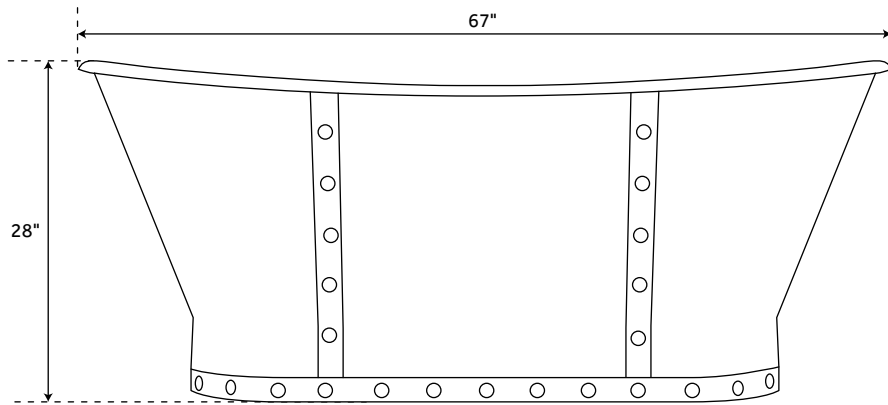

67" BRAYDEN

BATEAU CAST IRON SKIRTED TUB

SKU: 301538

FEATURES

Design: Transitional
Overflow Hole: Yes
Shape: Oval
Material: Cast Iron
Length: 67"
Width: 27"
Height: 28"
Tub Interior Length: 39"
Tub Interior Width: 16"
Water Depth To Overflow: 13"
Exterior Treatment: Smooth
Interior Treatment: White Porcelain Enamel
Tap Deck: No
Drain Included: No
Drain Placement: Offset
Faucet Included: No
Faucet Drillings: No Drillings
Water Capacity (Gallons): 35
Built-In Adjusters: Yes
Tub Weight Uncrated (lbs): 462
Tub Weight Crated (lbs): 572