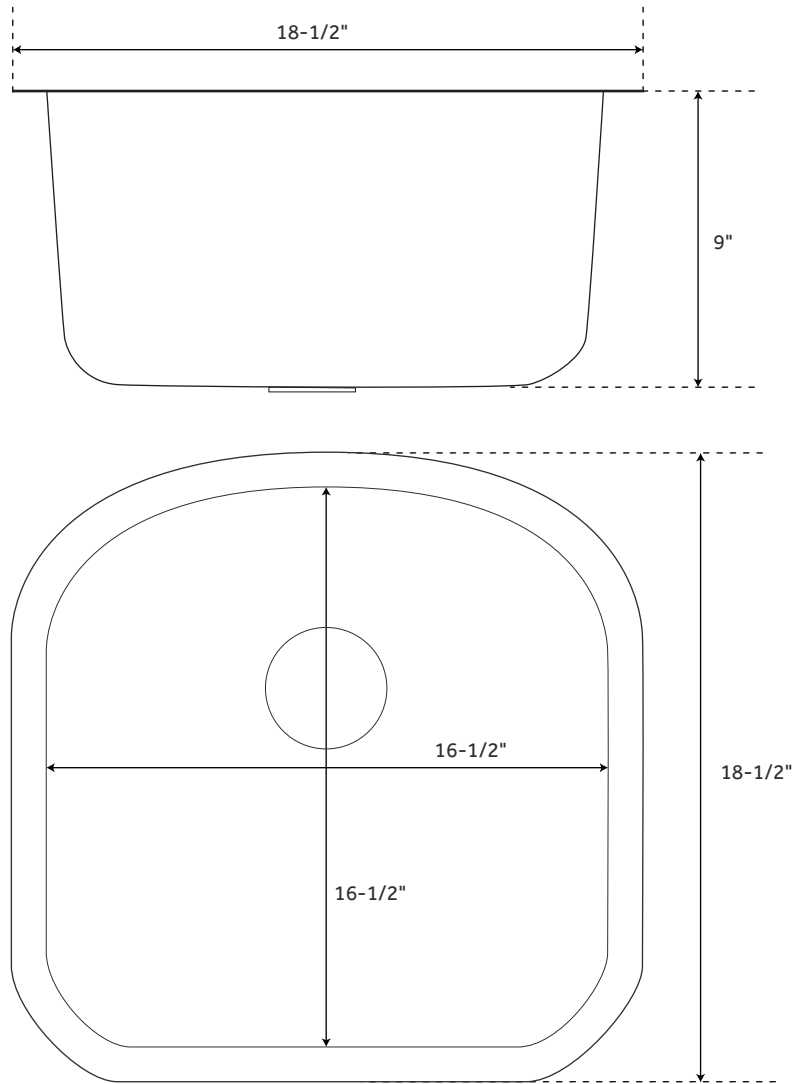

# 19" INFINITE

## D-SHAPED STAINLESS STEEL UNDERMOUNT PREP SINK

SKU: 261938

### FEATURES

Number of Basins: 1  
Product Color: Stainless Steel  
Length: 18-1/2"  
Width: 18-1/2"  
Height: 9"  
Basin Length: 16-1/2"  
Basin Width: 16-1/2"  
Water Depth to Rim: 9"  
Rim Thickness: 1"  
Metal Gauge/Thickness: 18 Gauge  
Drain Size: 3-1/2"