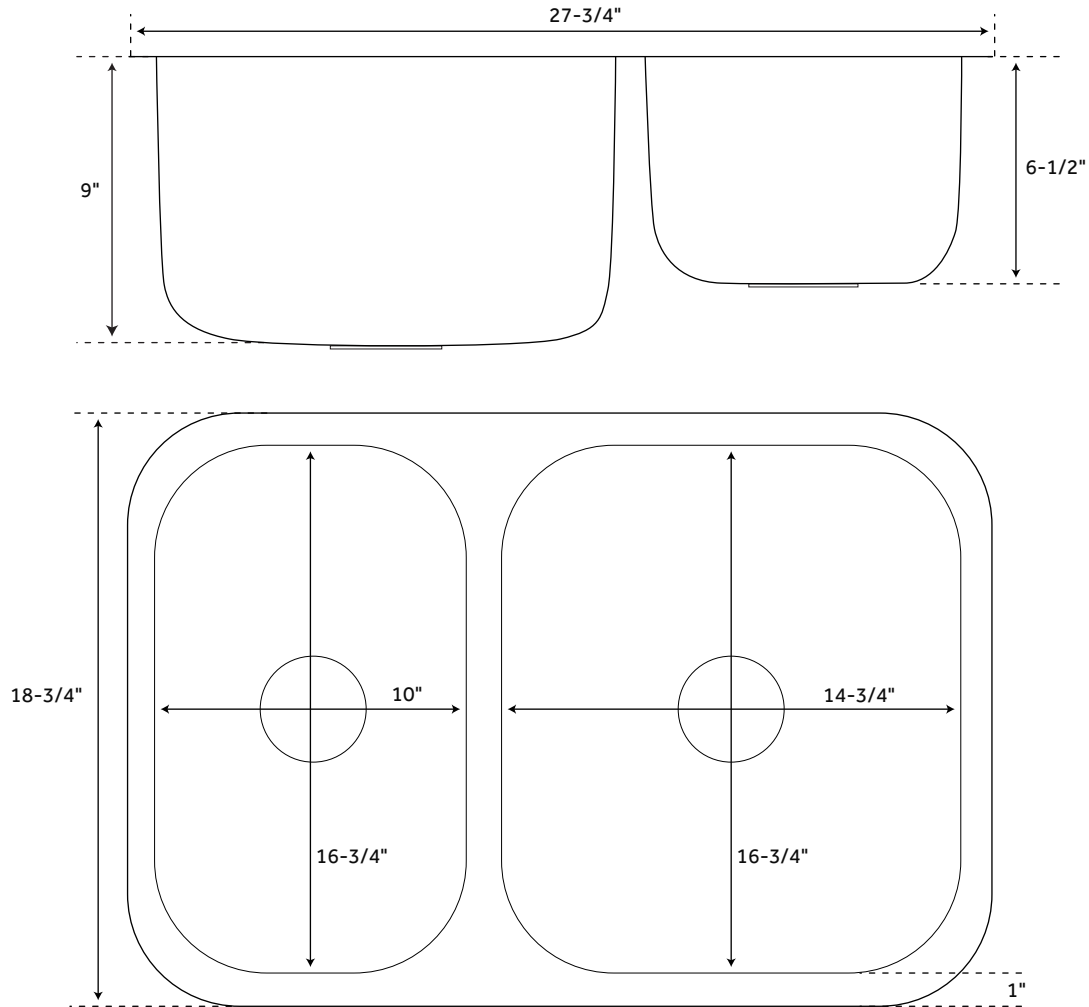

28" INFINITE

REVERSIBLE 70/30 OFFSET DOUBLE-BOWL STAINLESS STEEL UNDERMOUNT SINK

SKU: 261924

FEATURES

Number of Basins: 2
Product Color: Stainless Steel
Length: 27-3/4"
Width: 18-3/4"
Height: 9"
Large Bowl Length: 14-3/4"
Large Bowl Width: 16-3/4"
Small Bowl Length: 10"
Small Bowl Width: 16-3/4"
Water Depth to Rim: 9"
Rim Thickness: 1"
Metal Gauge/Thickness: 18 Gauge
Faucet Holes: No Faucet Hole
Drain Size: 3-1/2"