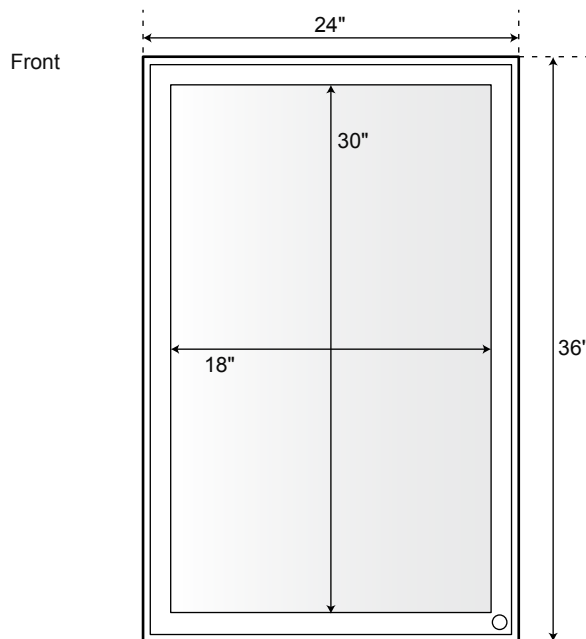

SPECIFICATIONS

24" Theera Medicine Cabinet

Overall Dimensions	24" L x 6-1/4" D x 36" H
--------------------	--------------------------

All measurements are approximate.

Interior

Side