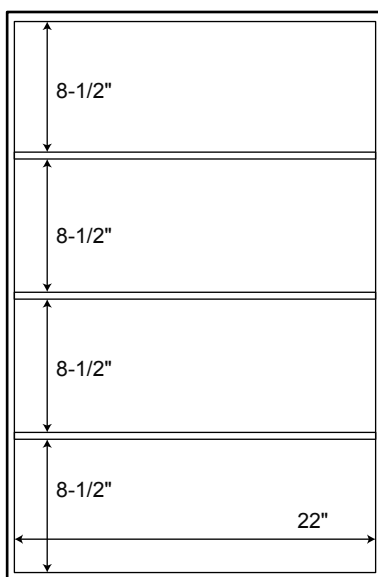

SPECIFICATIONS

24" Theera Medicine Cabinet

Overall Dimensions	24" L x 6-1/4" D x 36" H
--------------------	--------------------------

All measurements are approximate.

Interior

Side