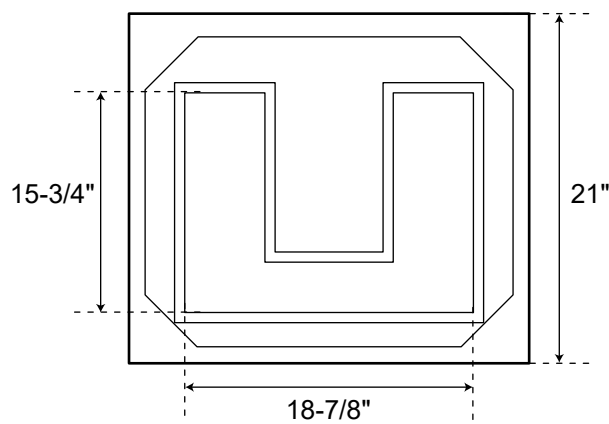

SPECIFICATIONS

24" Robertson Vanity Cabinet

Overall Dimensions	24" W x 21" D (front to back) x 34-1/4" H
Suggested Rough-In	21"

All measurements are approximate.

Overhead Interior

Front