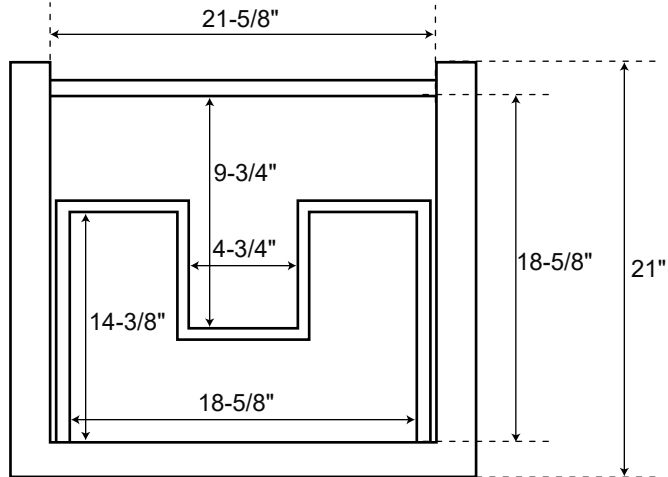

# SPECIFICATIONS

Overall Dimensions	24" W x 21" D (front to back) x 34-1/8" H
Suggested Rough-In	20-1/4"

All measurements are approximate.

## 24" Benoist Console Vanity

Overhead Interior

Front