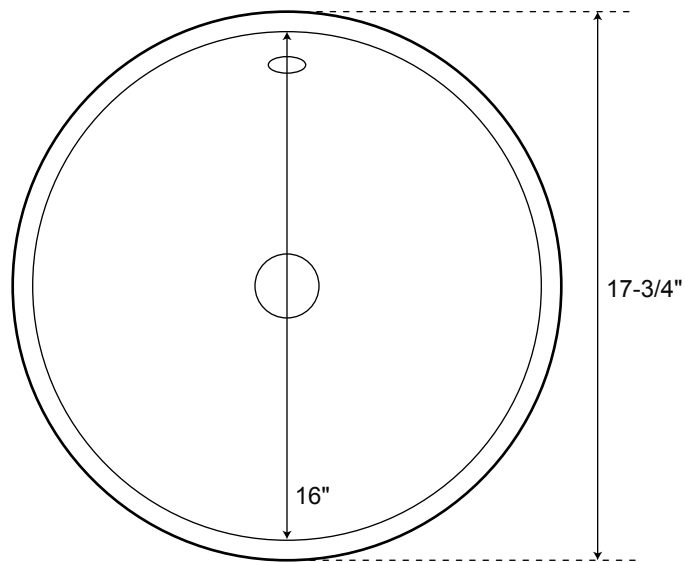

SPECIFICATIONS

Overall Dimensions	17-3/4" diameter 8-1/8" H
Basin Dimensions	16" diameter
Water Depth	4-1/4" to overflow
Drain Hole	1-1/2" diameter

Goodin

Semi-Recessed Porcelain Sink

All measurements are approximate

Top

Front