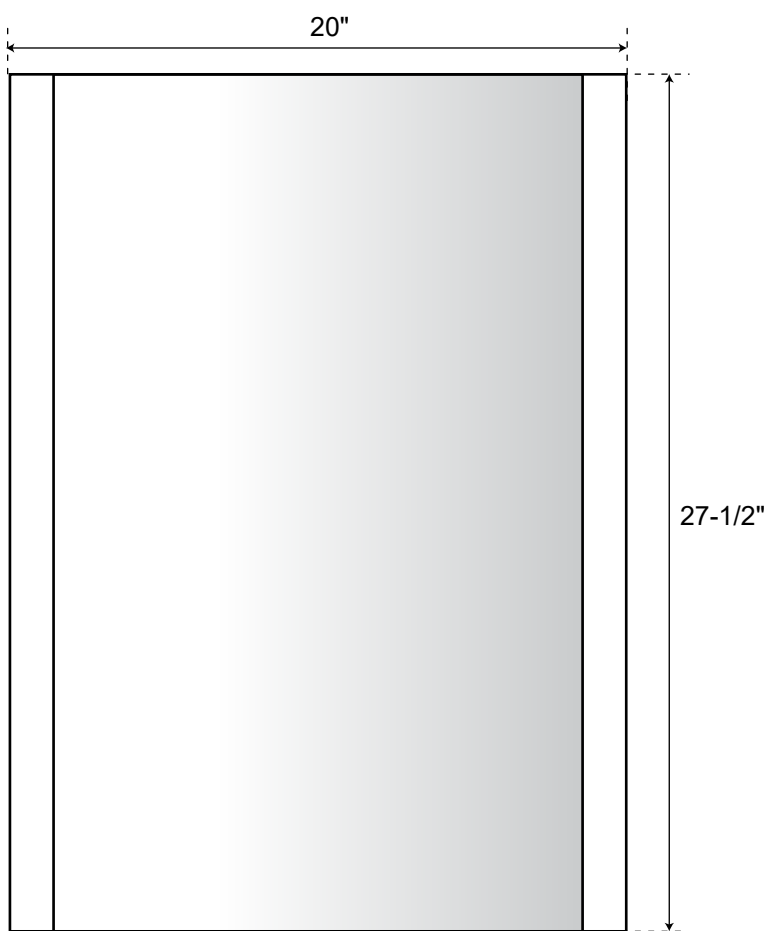

SPECIFICATIONS

20" Noyce LED Vanity Mirror

Overall Dimensions	20" W x 1-3/4" D (front to back) x 27-1/2" H
--------------------	--

All measurements are approximate.

Front

Side

- Color temperature of the light is daylight balanced (6400K).
- Mirror uses 2835 type LED light strips for high energy efficiency and higher light output.
- IP44 rated and ETL certified (meets LVD and EMC compliance)